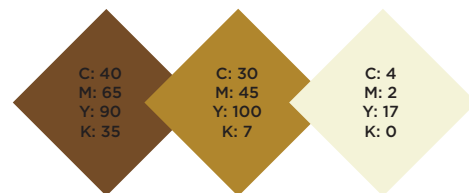

Icons

DESCRIPTION

Art Deco design style logo with large amount of detailed line work. Inspired by BLACKHAT logo that uses a badge format, but does not use the illustration of the “man in hat.” Packaging style would echo style presented in logo. Smoke builds up behind main piece of logo to make a connection back to the the client enthusiasm of “building clouds”.

COLOR SCHEME

TYPE CHOICE

Century Gothic Bold (Main)

FUTURA STD -BOLD
 “VAPOR COMPANY” (Secondary)

DESCRIPTION

A large logo-type with small illustrated accents that represent parts and pieces inspired by BLACKHAT products. Incorporates use of old logo elements (i.e. man with hat). Small detailed line work prominent throughout and would be introduced into packaging style.

COLOR SCHEME

TYPE CHOICE

DUKE - FILL (Main)
"BLACKHAT"

FUTURA STD -BOLD (Secondary)
"VAPOR COMPANY"

SECONDARY OPTION

Man in Hat -
New Direction Option

DESCRIPTION

Art Deco design style logo which incorporates use of old logo elements (i.e. man with hat). Line work prominent throughout and can easily be introduced into packaging style. Accent piece on either side of "Vapor Company" are representational of coils.

COLOR SCHEME

TYPE CHOICE

BUILDING (Main)

Gotham - Bold
 "Electronic Cigarettes" (Secondary)

Thirsty Script (Secondary)