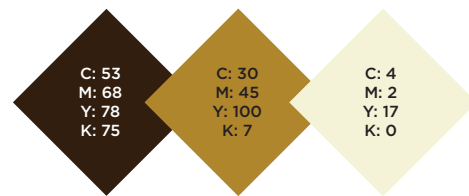

COLOR SCHEME

TYPE CHOICE

Century Gothic Bold (Main)

FUTURA STD -BOLD
 “VAPOR COMPANY” (Secondary)

DESCRIPTION

A large logo-type with small illustrated accents that represent parts and pieces inspired by BLACKHAT products. Incorporates use of old logo elements (i.e. man with hat). Small detailed line work prominent throughout and would be introduced into packaging style.

COLOR SCHEME

TYPE CHOICE

DUKE - FILL (Main)
"BLACKHAT"

FUTURA STD -BOLD (Secondary)
"VAPOR COMPANY"

SECONDARY OPTION

Man in Hat -
New Direction Option

DESCRIPTION

Art Deco design style logo which incorporates use of old logo elements (i.e. man with hat). Line work prominent throughout and can easily be introduced into packaging style. Accent piece on either side of "Vapor Company" are representational of coils.

COLOR SCHEME

TYPE CHOICE

DUKE - FILL (Main)
"BLACKHAT"

FUTURA STD -BOLD (Secondary)
"VAPOR COMPANY"

DESCRIPTION

Letterpress inspired with a simple visual grid layout logo. Using the existing logo illustration, stylizing the name and adding an accent script typeface.

COLOR SCHEME

TYPE CHOICE

BUILDING (Main)

Gotham - Bold
 "Electronic Cigarettes" (Secondary)

Thirsty Script (Secondary)