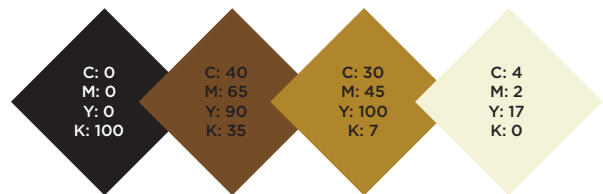

COLOR SCHEME

TYPE CHOICE

Century Gothic Bold (Main)

FUTURA STD -BOLD
 “VAPOR COMPANY” (Secondary)

DESCRIPTION

A large logo-type with small illustrated accents that represent parts and pieces inspired by BLACKHAT products. Incorporates use of old logo elements (i.e. man with hat). Small detailed line work prominent throughout and would be introduced into packaging style.

COLOR SCHEME

TYPE CHOICE

DUKE - FILL (Main)
"BLACKHAT"

FUTURA STD -BOLD (Secondary)
"VAPOR COMPANY"

SECONDARY OPTION

Man in Hat -
New Direction Option

DESCRIPTION

Art Deco design style logo which incorporates use of old logo elements (i.e. man with hat). Line work prominent throughout and can easily be introduced into packaging style. Accent piece on either side of "Vapor Company" are representational of coils.

COLOR SCHEME

TYPE CHOICE

DUKE - FILL (Main)
"BLACKHAT"

FUTURA STD -BOLD (Secondary)
"VAPOR COMPANY"

DESCRIPTION

Letterpress inspired with a simple visual grid layout logo. Using the existing logo illustration, stylizing the name and adding an accent script typeface.

COLOR SCHEME

TYPE CHOICE

BUILDING (Main)

Gotham - Bold
 "Electronic Cigarettes" (Secondary)

Thirsty Script (Secondary)