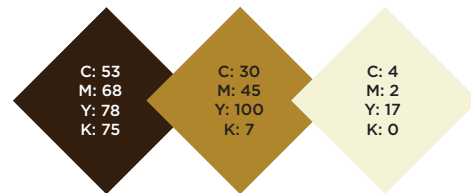

Icons

DESCRIPTION

Art Deco design style logo with large amount of detailed line work. Inspired by BLACKHAT logo that uses a badge format, but does not use the illustration of the “man in hat.” Packaging style would echo style presented in logo. Smoke builds up behind main piece of logo to make a connection back to the the client enthusiasm of “building clouds”.

COLOR SCHEME

TYPE CHOICE

Century Gothic Bold (Main)

FUTURA STD -BOLD
 “VAPOR COMPANY” (Secondary)

DESCRIPTION

A large logo-type with small illustrated accents that represent parts and pieces inspired by BLACKHAT products. Incorporates use of old logo elements (i.e. man with hat). Small detailed line work prominent throughout and would be introduced into packaging style.

COLOR SCHEME

TYPE CHOICE

DUKE - FILL (Main)
"BLACKHAT"

FUTURA STD -BOLD (Secondary)
"VAPOR COMPANY"

SECONDARY OPTION

Man in Hat -
New Direction Option

DESCRIPTION

Art Deco design style logo which incorporates use of old logo elements (i.e. man with hat). Line work prominent throughout and can easily be introduced into packaging style. Accent piece on either side of "Vapor Company" are representational of coils.

COLOR SCHEME

TYPE CHOICE

DUKE - FILL (Main)
"BLACKHAT"

FUTURA STD -BOLD (Secondary)
"VAPOR COMPANY"

DESCRIPTION

Letterpress inspired with a simple visual grid layout logo. Using the existing logo illustration, stylizing the name and adding an accent script typeface.